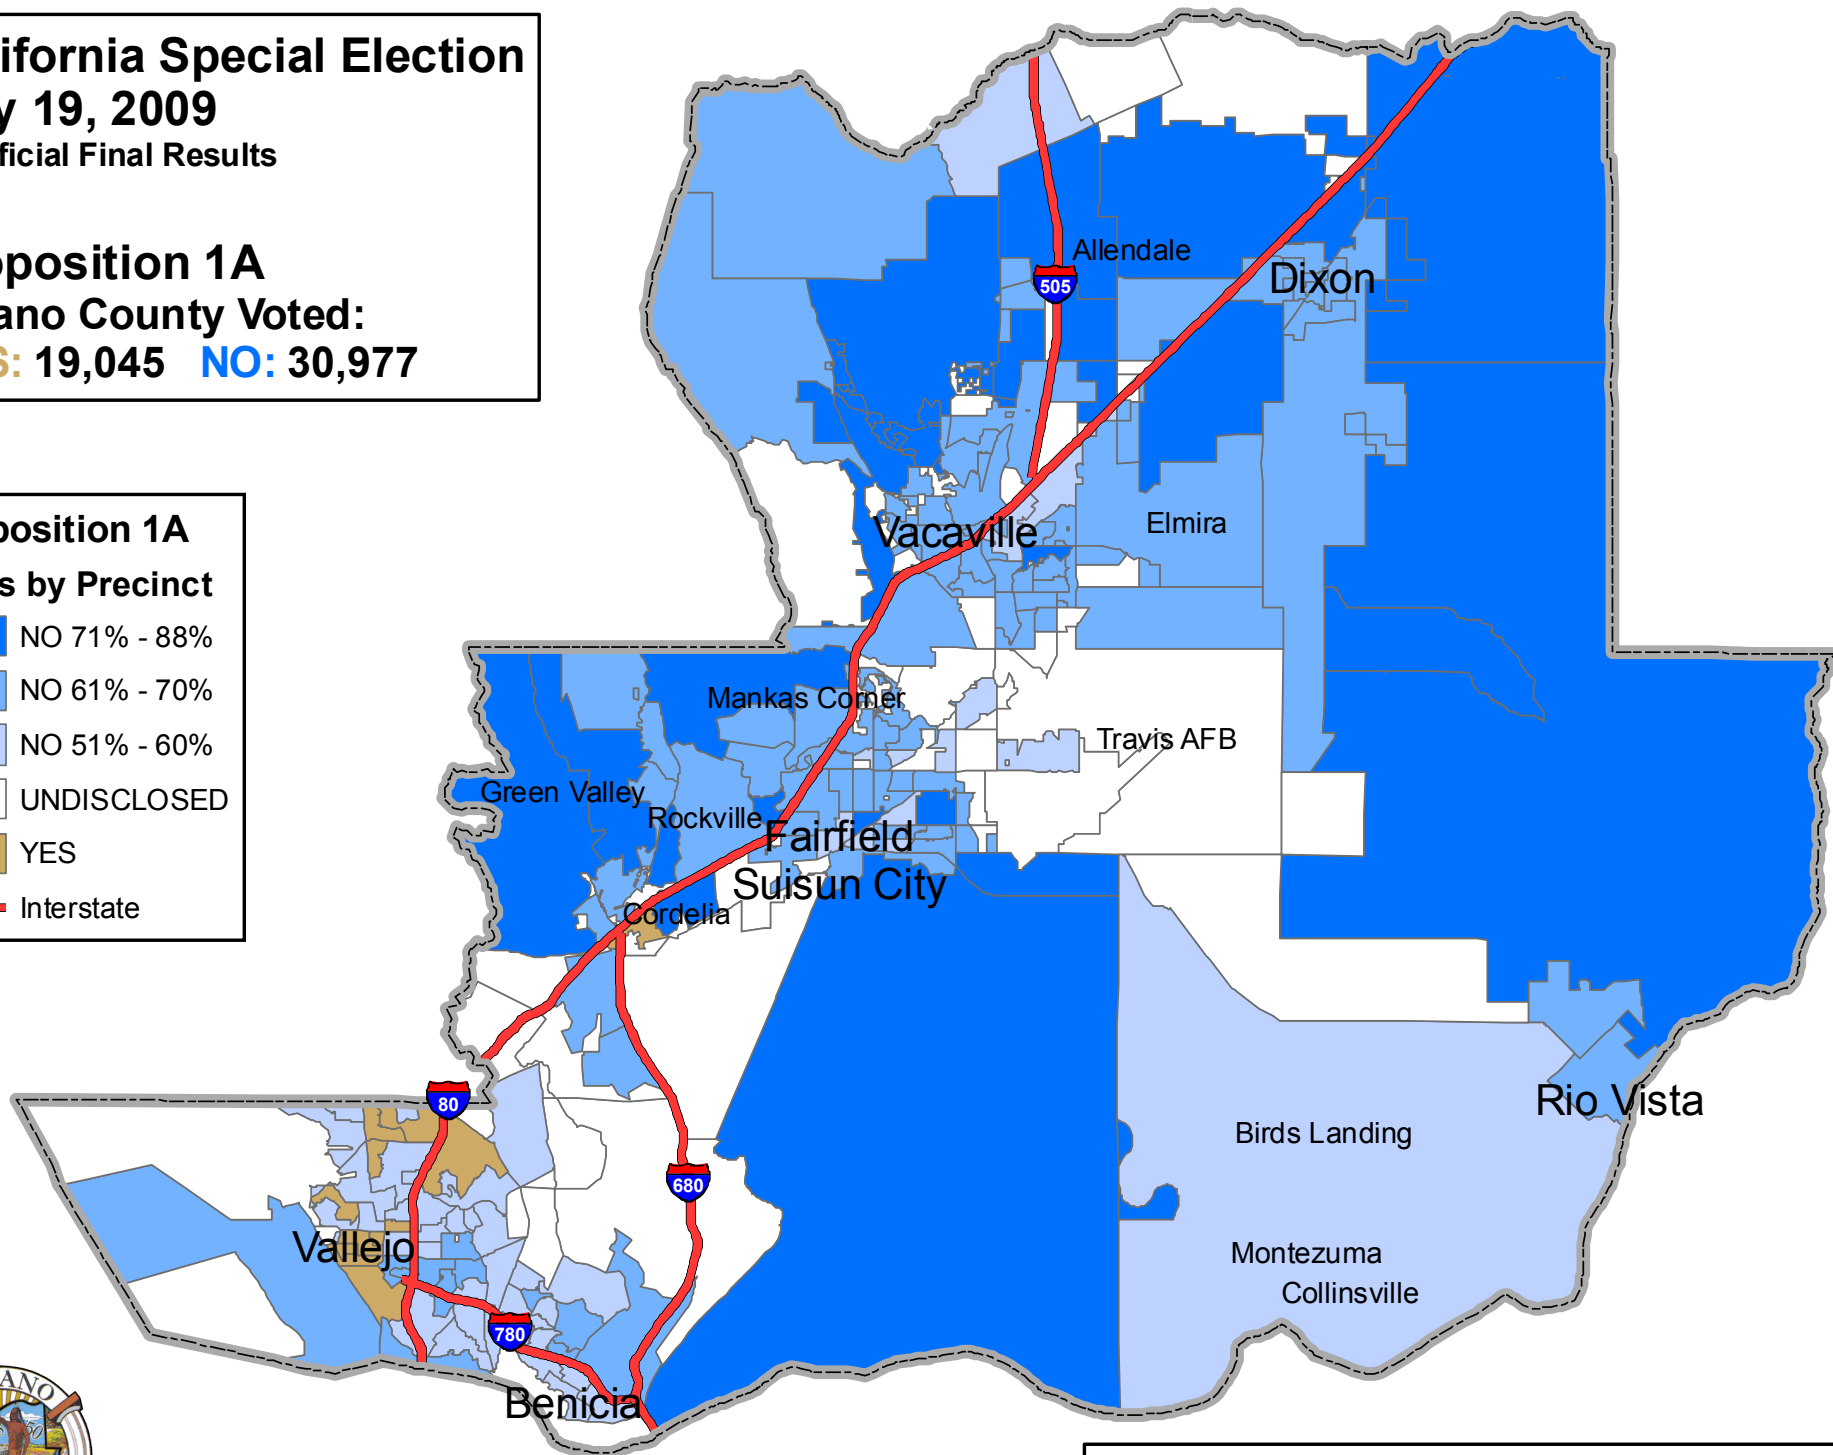

California Special Election May 19, 2009

Unofficial Final Results

Proposition 1A

Solano County Voted:

YES: 19,045 **NO: 30,977**

Proposition 1A

Votes by Precinct

-  NO 71% - 88%
-  NO 61% - 70%
-  NO 51% - 60%
-  UNDISCLOSED
-  YES
-  Interstate

To protect voter privacy, election results in precincts having a low number of voters are undisclosed. This is not a legal document. This map is for illustrative purposes only.
Publication Date: May 21, 2009 Data Source: Solano County, CA Registrar of Voters