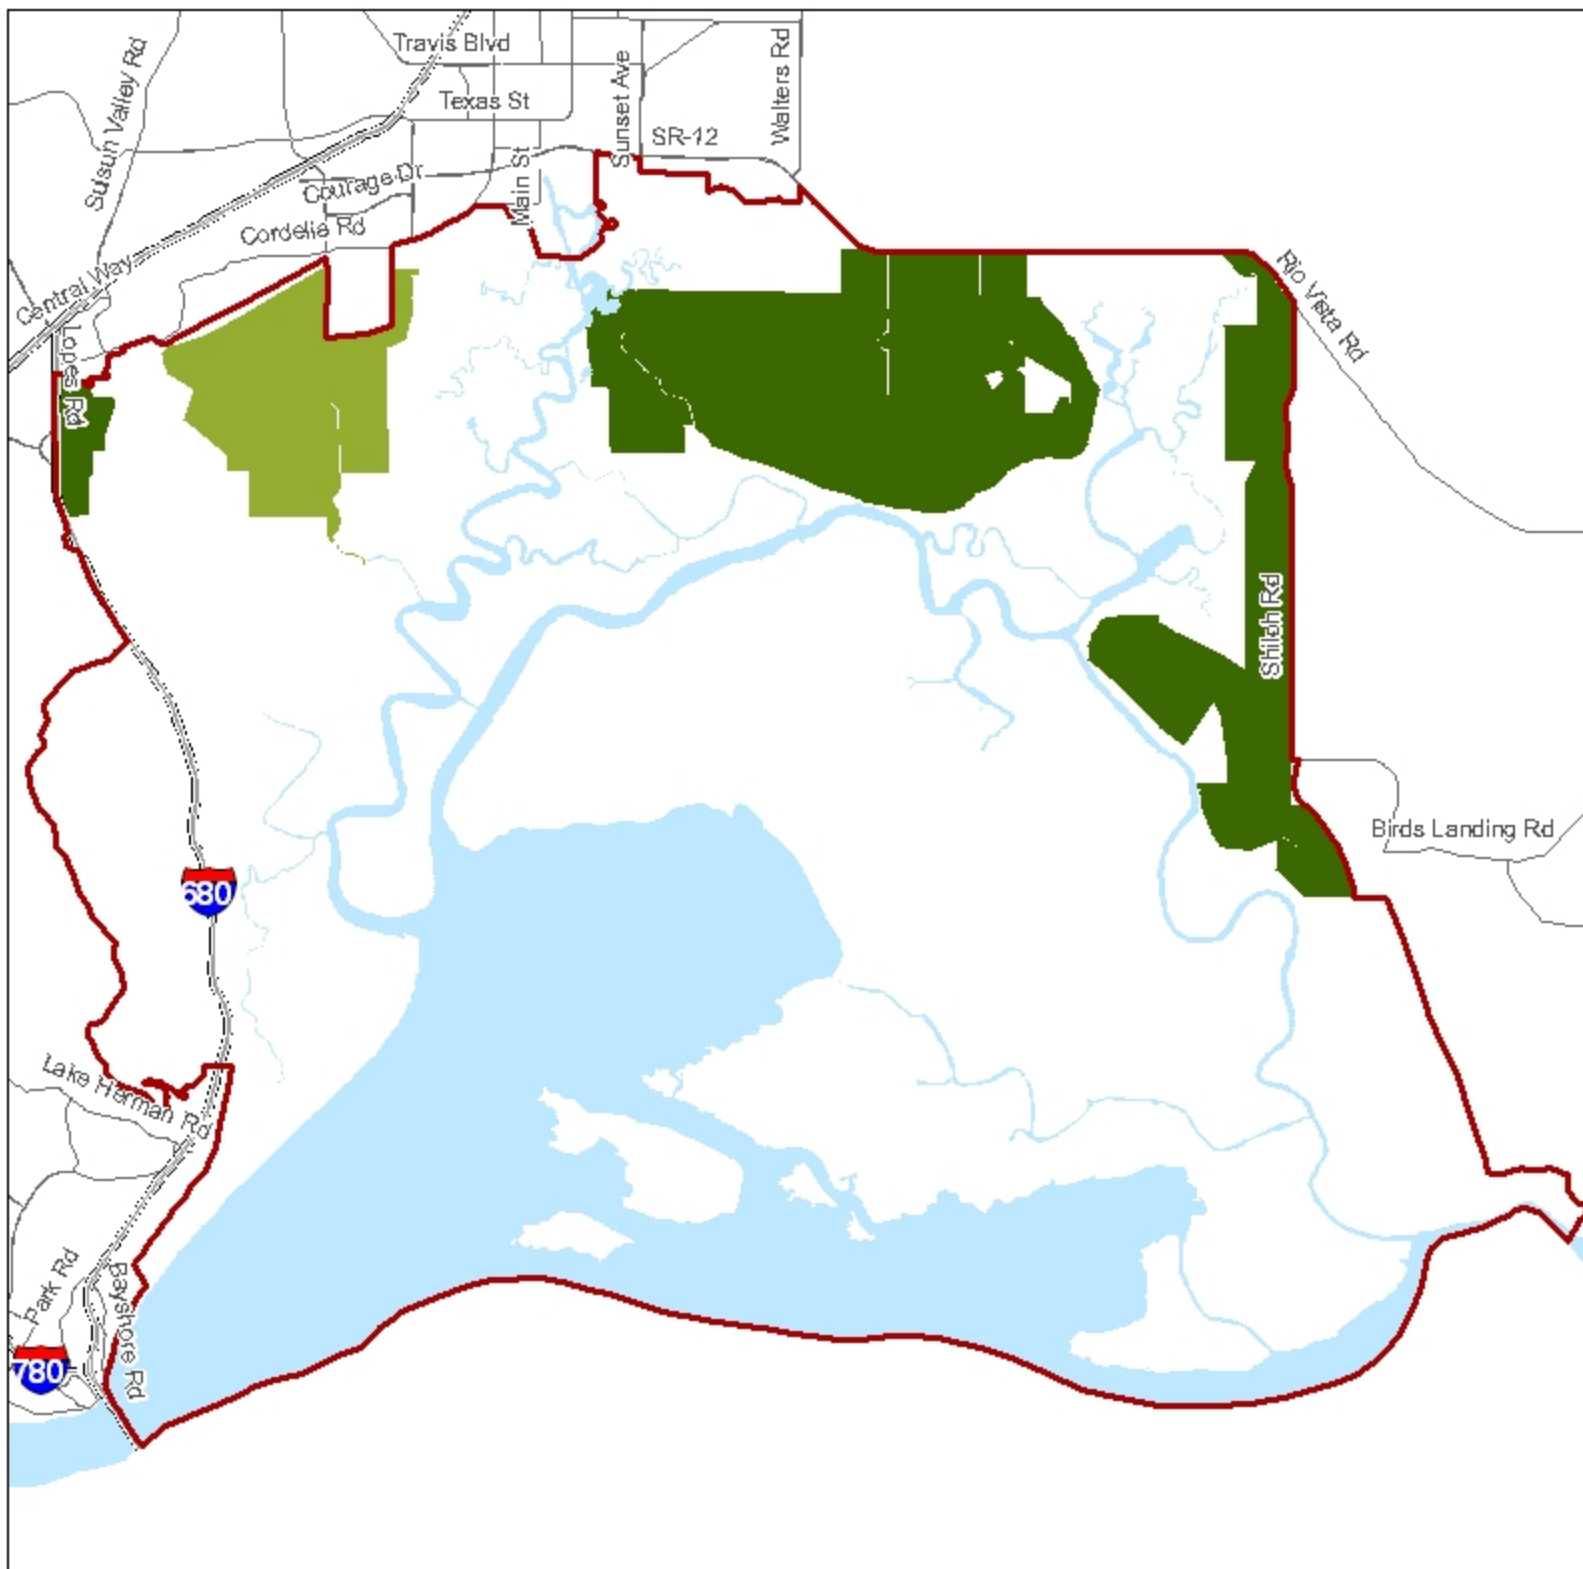

Proposed Agriculture Suisun Marsh Zoning Districts

Figure 11

- Suisun Marsh Boundary
- Zoning Districts
- Agriculture - Suisun Marsh
- Agriculture - Suisun Marsh 'A-GM-80' (80 acre min.)
- Agriculture - Suisun Marsh 'A-GM-160' (160 acre min.)

County of Solano
Department of Resource Mgmt.
Planning Services Division
675 Texas Street, Suite 5500
Fairfield, CA 94533