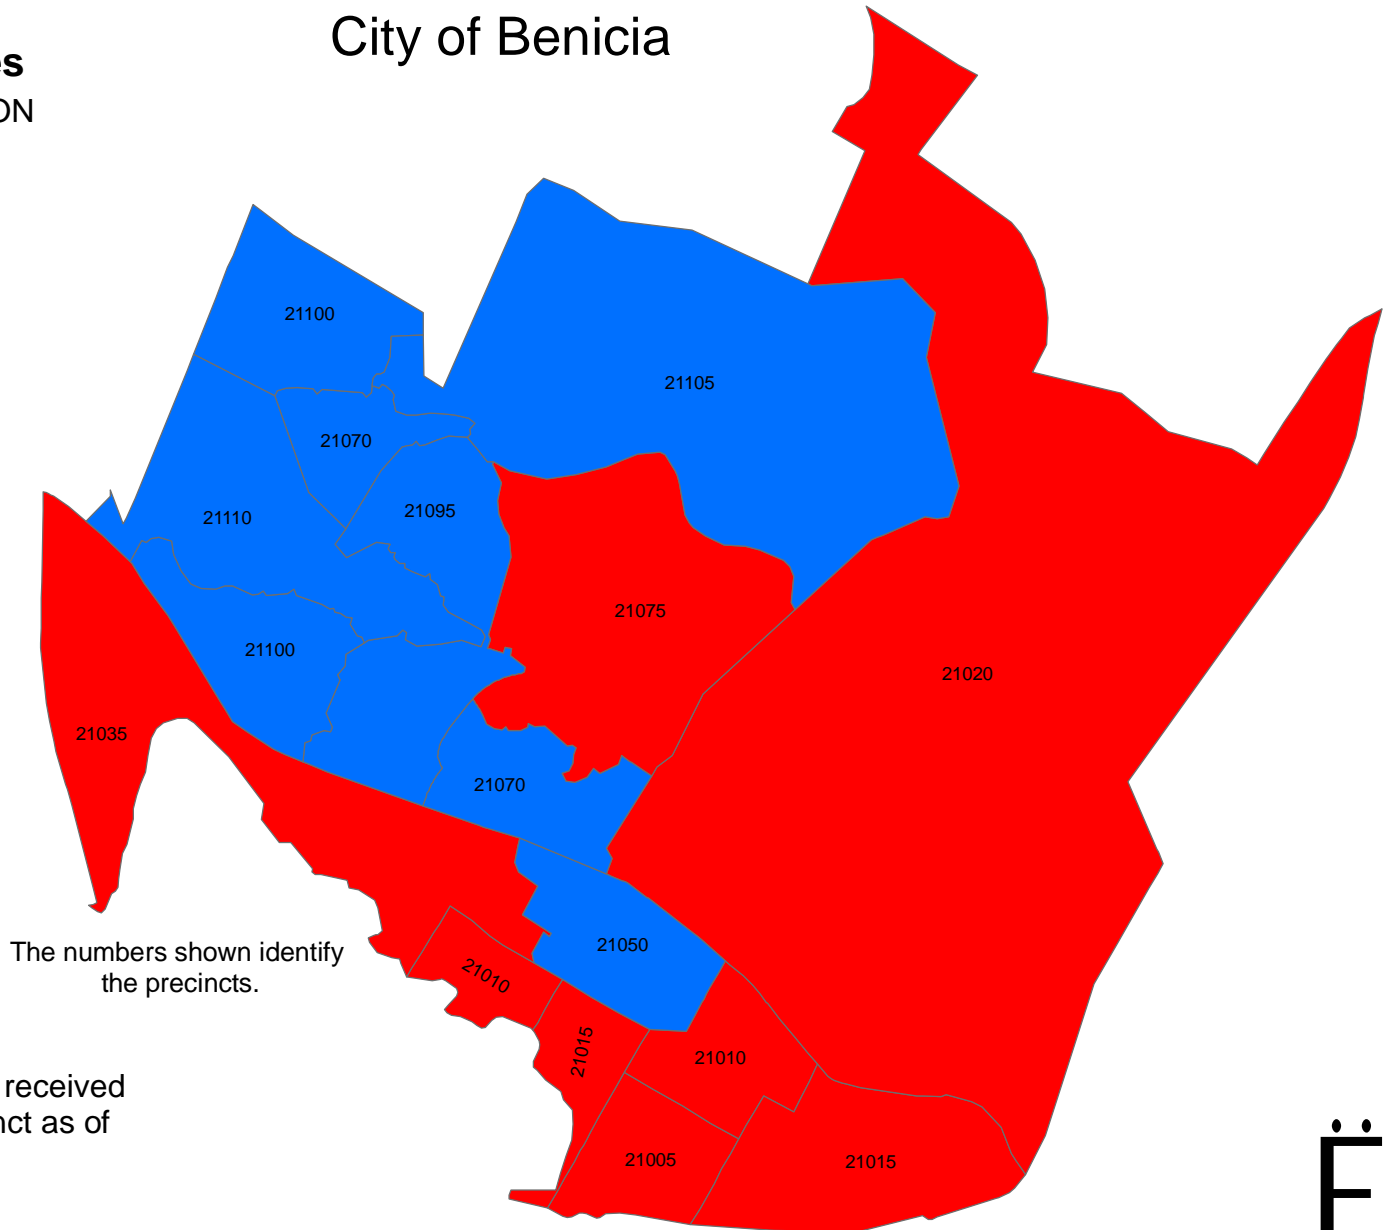

# Solano County, California Benicia Mayor Total Ballots 2007 Election Results

## City of Benicia

### Benicia Mayor Candidates

-  ELIZABETH PATTERSON
-  BILL WHITNEY

The numbers shown identify the precincts.

This map shows which candidate received the majority of all votes by precinct as of November 9, 2007.